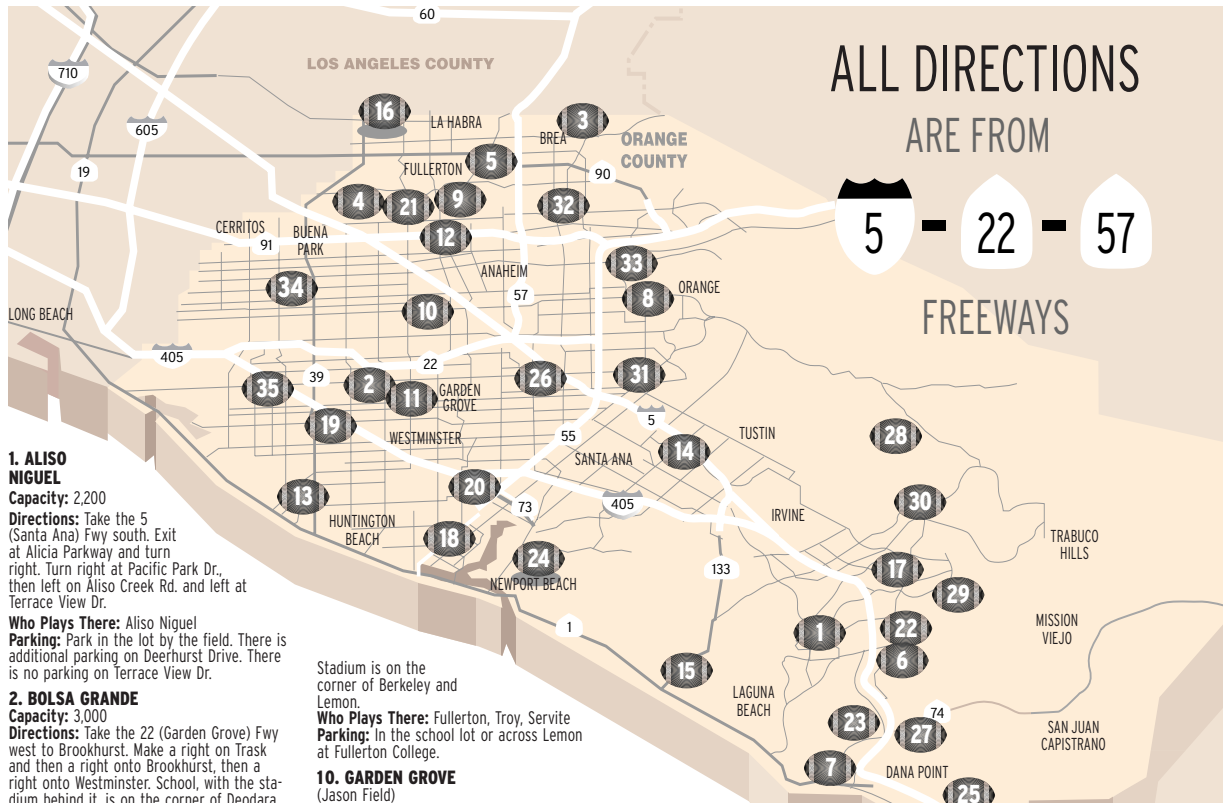

# ALL DIRECTIONS

ARE FROM

5 - 22 - 57

FREEWAYS

**1. ALISO NIGUEL**  
Capacity: 2,200  
Directions: Take the 5 (Santa Ana) Fwy south. Exit at Alicia Parkway and turn right. Turn right at Pacific Park Dr., then left on Aliso Creek Rd. and left at Terrace View Dr.

**Who Plays There:** Aliso Niguel  
**Parking:** Park in the lot by the field. There is additional parking on Deerhurst Drive. There is no parking on Terrace View Dr.

**2. BOLSA GRANDE**  
Capacity: 3,000  
Directions: Take the 22 (Garden Grove) Fwy west to Brookhurst. Make a right on Trask and then a right onto Brookhurst, then a right onto Westminster. School, with the stadium behind it, is on the corner of Deodara and Westminster.  
**Who Plays There:** Bolsa Grande, La Quinta, Pacifica, Rancho Alamitos  
**Parking:** In lots behind the home side, in the park next door and along the street.

**18. NEWPORT HARBOR (Davidson Field)**  
Capacity: 5,000  
Directions: Take the 5 (Santa Ana) Fwy south to the 55 (Costa Mesa) Fwy south. The 55 will become Newport Blvd. Stay on Newport until you reach 17th Street in Costa Mesa. Make a left, then a right on Irvine. Stadium is on the corner of 16th Street and Irvine.  
**Who Plays There:** Newport Harbor, Corona del Mar, Costa Mesa, Estancia  
**Parking:** In the school lot and on the surrounding streets.

**19. OCEAN VIEW**  
Capacity: 1,200  
Directions: Take the 55 (Costa Mesa) Fwy south to the 405 Fwy north. Take Warner Ave. west exit. Stay on Warner and cross Gothard. Then take a left into the school's parking lot in front of the gym.  
**Who Plays There:** Ocean View  
**Parking:** In the school lot.